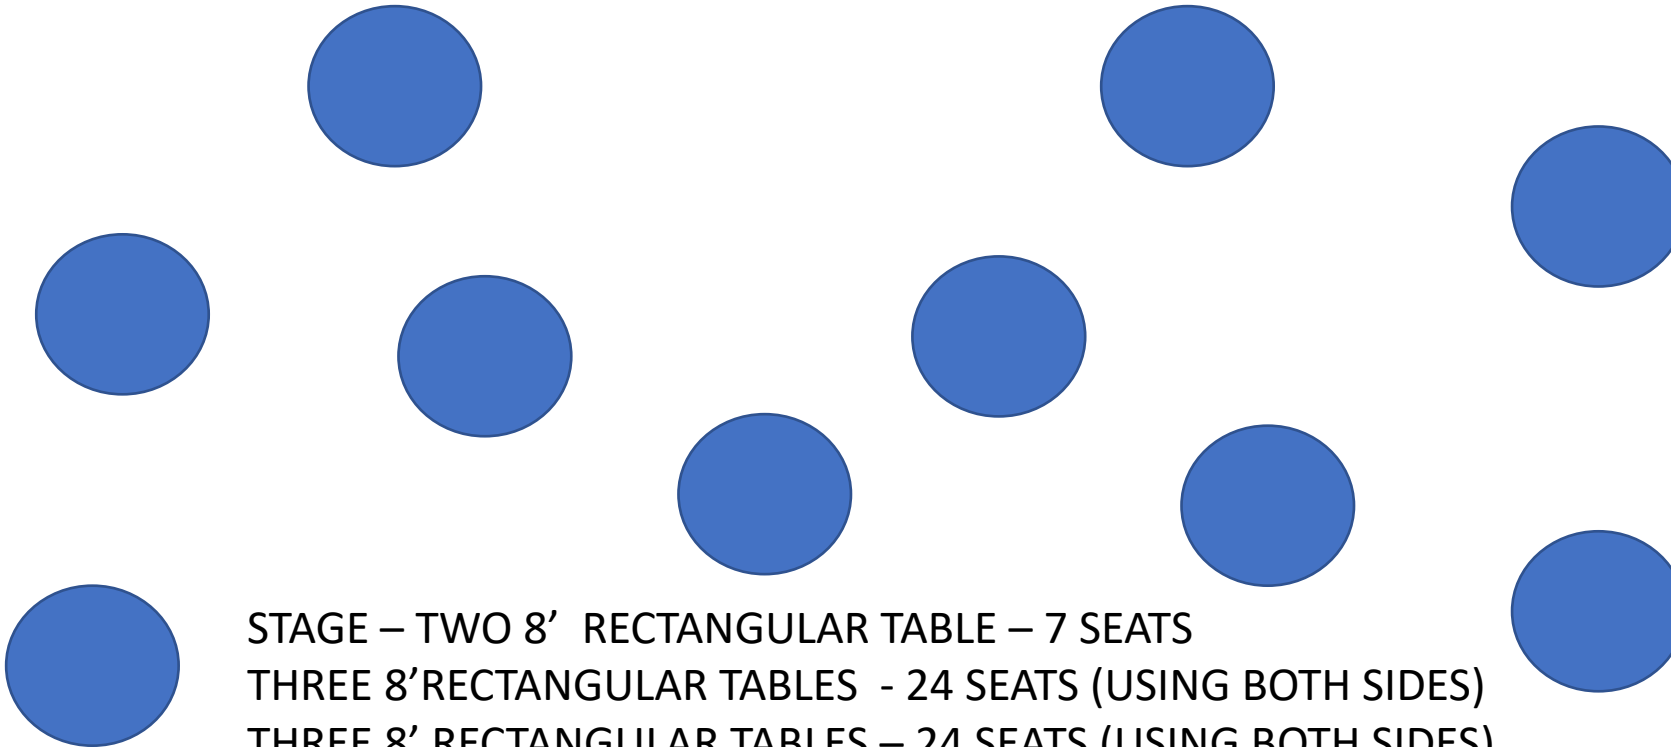

TOTAL SEATS 50/53

FOOD

DRINKS

**OPTION
#4**

STAGE – 6' RECTANGULAR TABLE – 2 SEATS
THREE 8' RECTANGULAR TABLES - 24 SEATS (USING BOTH SIDES)
THREE 8' RECTANGULAR TABLES – 24 SEATS (USING BOTH SIDES)
SIX ROUND TABLES- 5 SEATS PER = 30; SIX SEATS PER = 26
ONE 6' RECTANGULAR TABLE FOR GIFTS
ONE 6' RECTANGULAR TABLE FOR DESSERTS

TOTAL SEATS: 80/86

DANCE FLOOR IN THE MIDDLE OF THE ROOM

OPTION #5

STAGE – 8’ RECTANGULAR TABLE – 5 SEATS
THREE 8’ RECTANGULAR TABLES - 24 SEATS (USING BOTH SIDES)
THREE 8’ RECTANGULAR TABLES – 24 SEATS (USING BOTH SIDES)
SIX ROUND TABLES- 5 SEATS PER = 30; 6 SEATS PER = 36
ONE 6’ RECTANGULAR TABLE FOR GIFTS
ONE 6’ RECTANGULAR TABLE FOR DESSERTS
TOTAL SEATS: 83/89
DANCE FLOOR IN THE MIDDLE OF THE ROOM

OPTION #5a

STAGE

GIFTS

STAGE – TWO 8' RECTANGULAR TABLE – 7 SEATS
THREE 8' RECTANGULAR TABLES - 24 SEATS (USING BOTH SIDES)
THREE 8' RECTANGULAR TABLES – 24 SEATS (USING BOTH SIDES)
TEN ROUND TABLES- 5 SEATS PER = 50; 6 SEATS PER = 60
ONE 6' RECTANGULAR TABLE FOR GIFTS
ONE 6' RECTANGULAR TABLE FOR DESSERTS
TOTAL SEATS: 105/115

DRINKS

FOOD

DESSERT

DRINKS
OPTION #2

**OPTION
#5B**

STAGE

GIFTS

STAGE – TWO 8' RECTANGULAR TABLE – 7 SEATS
FOURTEEN ROUND TABLES- 5 SEATS PER = 70; 6 SEATS PER = 84
ONE 6' RECTANGULAR TABLE FOR GIFTS
ONE 6' RECTANGULAR TABLE FOR DESSERTS
TOTAL SEATS: 77/91