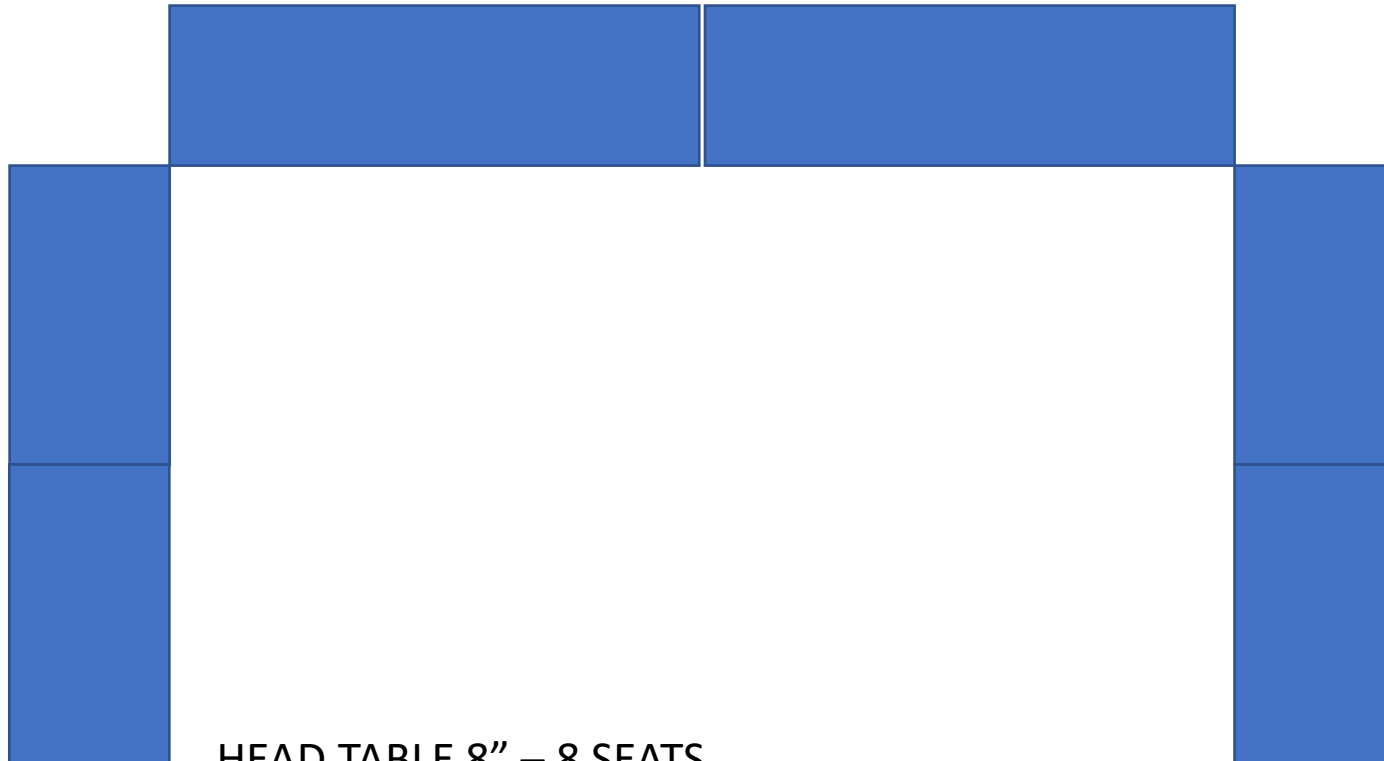

8" TABLES – 42 SEATS
TOTAL SEATS 50

DRINKS

FOOD

STAGE

**OPTION
#3**

HEAD TABLE 8" – 8 SEATS

SIDE TABLES 28 SEATS (USING BOTH SIDES)

ROUND TABLES 5 SEATS PER = 15 SEATS; 6 SEATS PER = 18

TOTAL SEATS 50/53

FOOD

DRINKS

**OPTION
#4**

STAGE – 6' RECTANGULAR TABLE – 2 SEATS
THREE 8' RECTANGULAR TABLES - 24 SEATS (USING BOTH SIDES)
THREE 8' RECTANGULAR TABLES – 24 SEATS (USING BOTH SIDES)
SIX ROUND TABLES- 5 SEATS PER = 30; SIX SEATS PER = 26
ONE 6' RECTANGULAR TABLE FOR GIFTS
ONE 6' RECTANGULAR TABLE FOR DESSERTS

TOTAL SEATS: 80/86

DANCE FLOOR IN THE MIDDLE OF THE ROOM

OPTION #5

STAGE – 8’ RECTANGULAR TABLE – 5 SEATS
THREE 8’ RECTANGULAR TABLES - 24 SEATS (USING BOTH SIDES)
THREE 8’ RECTANGULAR TABLES – 24 SEATS (USING BOTH SIDES)
SIX ROUND TABLES- 5 SEATS PER = 30; 6 SEATS PER = 36
ONE 6’ RECTANGULAR TABLE FOR GIFTS
ONE 6’ RECTANGULAR TABLE FOR DESSERTS
TOTAL SEATS: 83/89
DANCE FLOOR IN THE MIDDLE OF THE ROOM

OPTION #5a

STAGE

GIFTS

STAGE – TWO 8' RECTANGULAR TABLE – 7 SEATS
THREE 8' RECTANGULAR TABLES - 24 SEATS (USING BOTH SIDES)
THREE 8' RECTANGULAR TABLES – 24 SEATS (USING BOTH SIDES)
TEN ROUND TABLES- 5 SEATS PER = 50; 6 SEATS PER = 60
ONE 6' RECTANGULAR TABLE FOR GIFTS
ONE 6' RECTANGULAR TABLE FOR DESSERTS
TOTAL SEATS: 105/115