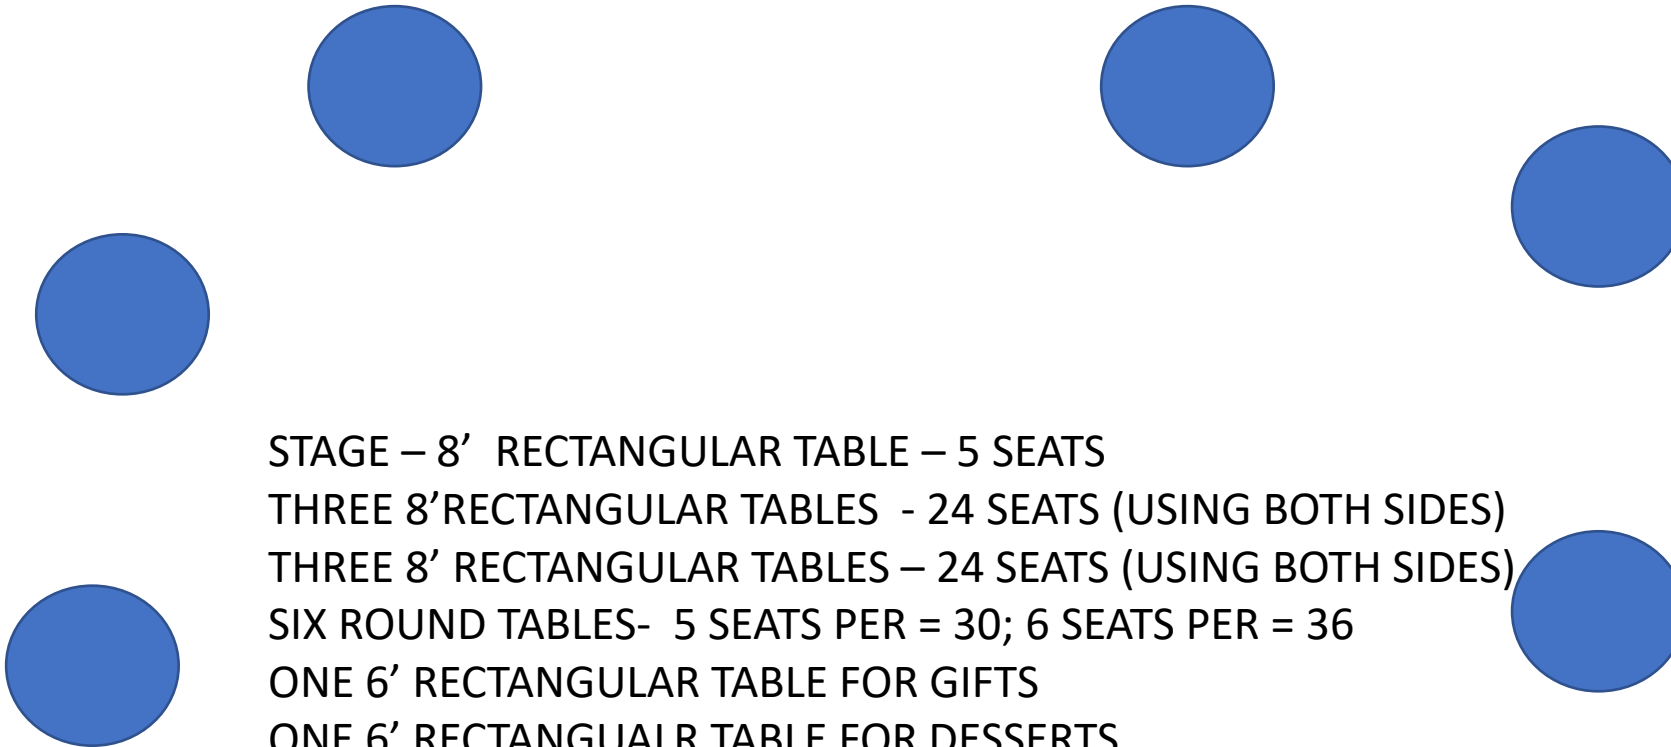

TOTAL SEATS 50/53

FOOD

DRINKS

**OPTION
#4**

STAGE – 6' RECTANGULAR TABLE – 2 SEATS
THREE 8' RECTANGULAR TABLES - 24 SEATS (USING BOTH SIDES)
THREE 8' RECTANGULAR TABLES – 24 SEATS (USING BOTH SIDES)
SIX ROUND TABLES- 5 SEATS PER = 30; SIX SEATS PER = 26
ONE 6' RECTANGULAR TABLE FOR GIFTS
ONE 6' RECTANGULAR TABLE FOR DESSERTS

TOTAL SEATS: 80/86

DANCE FLOOR IN THE MIDDLE OF THE ROOM

OPTION #5

STAGE – 8’ RECTANGULAR TABLE – 5 SEATS
THREE 8’ RECTANGULAR TABLES - 24 SEATS (USING BOTH SIDES)
THREE 8’ RECTANGULAR TABLES – 24 SEATS (USING BOTH SIDES)
SIX ROUND TABLES- 5 SEATS PER = 30; 6 SEATS PER = 36
ONE 6’ RECTANGULAR TABLE FOR GIFTS
ONE 6’ RECTANGULAR TABLE FOR DESSERTS
TOTAL SEATS: 83/89
DANCE FLOOR IN THE MIDDLE OF THE ROOM

OPTION #5a

STAGE

GIFTS

STAGE – TWO 8' RECTANGULAR TABLE – 7 SEATS
THREE 8' RECTANGULAR TABLES - 24 SEATS (USING BOTH SIDES)
THREE 8' RECTANGULAR TABLES – 24 SEATS (USING BOTH SIDES)
TEN ROUND TABLES- 5 SEATS PER = 50; 6 SEATS PER = 60
ONE 6' RECTANGULAR TABLE FOR GIFTS
ONE 6' RECTANGULAR TABLE FOR DESSERTS
TOTAL SEATS: 105/115

DRINKS

FOOD

DESSERT

DRINKS
OPTION #2

**OPTION
#5B**

STAGE

GIFTS

STAGE – TWO 8' RECTANGULAR TABLE – 7 SEATS
FOURTEEN ROUND TABLES- 5 SEATS PER = 70; 6 SEATS PER = 84
ONE 6' RECTANGULAR TABLE FOR GIFTS
ONE 6' RECTANGULAR TABLE FOR DESSERTS
TOTAL SEATS: 77/91