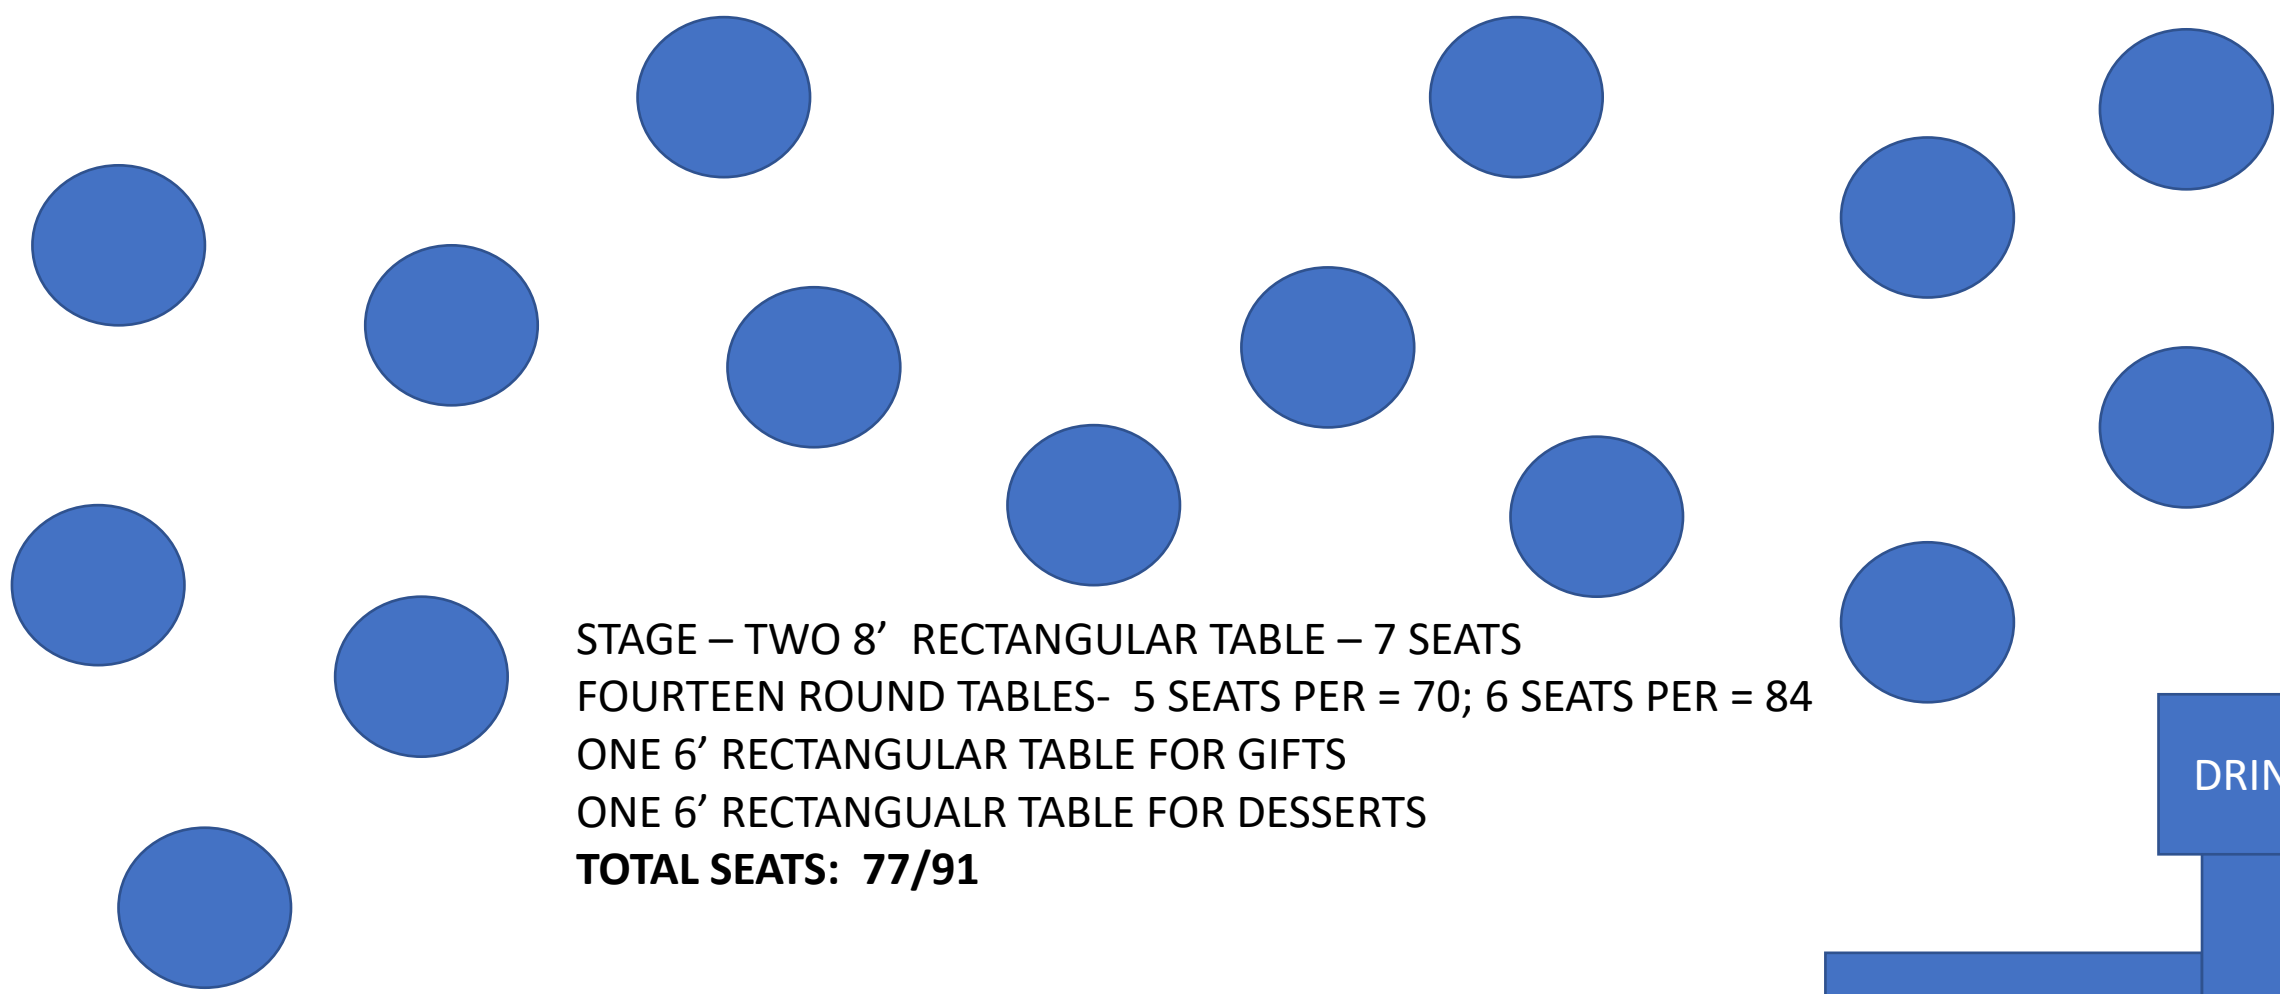

TOTAL SEATS 50/53

FOOD

DRINKS

**OPTION
#4**

STAGE – 6' RECTANGULAR TABLE – 2 SEATS
THREE 8' RECTANGULAR TABLES - 24 SEATS (USING BOTH SIDES)
THREE 8' RECTANGULAR TABLES – 24 SEATS (USING BOTH SIDES)
SIX ROUND TABLES- 5 SEATS PER = 30; SIX SEATS PER = 26
ONE 6' RECTANGULAR TABLE FOR GIFTS
ONE 6' RECTANGULAR TABLE FOR DESSERTS

TOTAL SEATS: 80/86

DANCE FLOOR IN THE MIDDLE OF THE ROOM

OPTION #5

STAGE – 8’ RECTANGULAR TABLE – 5 SEATS
THREE 8’ RECTANGULAR TABLES - 24 SEATS (USING BOTH SIDES)
THREE 8’ RECTANGULAR TABLES – 24 SEATS (USING BOTH SIDES)
SIX ROUND TABLES- 5 SEATS PER = 30; 6 SEATS PER = 36
ONE 6’ RECTANGULAR TABLE FOR GIFTS
ONE 6’ RECTANGULAR TABLE FOR DESSERTS
TOTAL SEATS: 83/89
DANCE FLOOR IN THE MIDDLE OF THE ROOM

OPTION #5a

STAGE

GIFTS

STAGE – TWO 8' RECTANGULAR TABLE – 7 SEATS
THREE 8' RECTANGULAR TABLES - 24 SEATS (USING BOTH SIDES)
THREE 8' RECTANGULAR TABLES – 24 SEATS (USING BOTH SIDES)
TEN ROUND TABLES- 5 SEATS PER = 50; 6 SEATS PER = 60
ONE 6' RECTANGULAR TABLE FOR GIFTS
ONE 6' RECTANGULAR TABLE FOR DESSERTS
TOTAL SEATS: 105/115

DRINKS

FOOD

DESSERT

DRINKS
OPTION #2

**OPTION
#5B**

STAGE

GIFTS

STAGE – TWO 8' RECTANGULAR TABLE – 7 SEATS
FOURTEEN ROUND TABLES- 5 SEATS PER = 70; 6 SEATS PER = 84
ONE 6' RECTANGULAR TABLE FOR GIFTS
ONE 6' RECTANGULAR TABLE FOR DESSERTS
TOTAL SEATS: 77/91